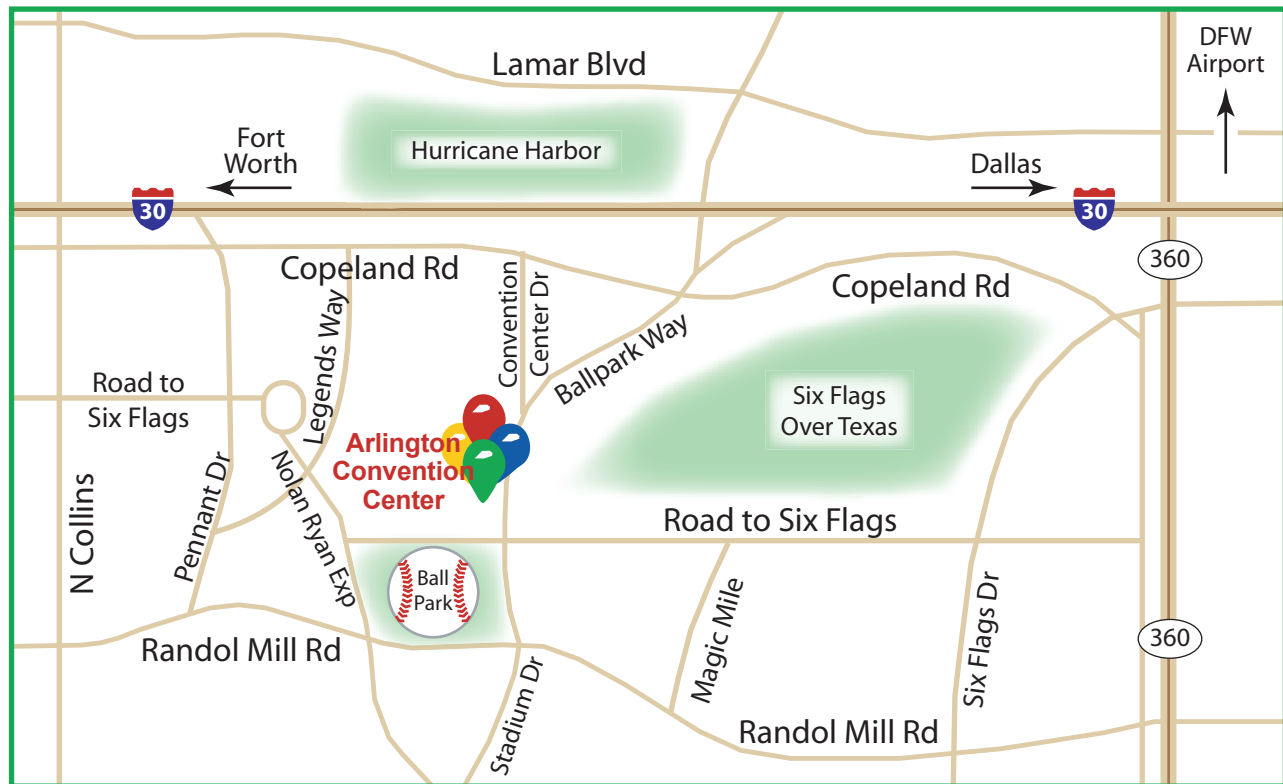

Home School Book Fair

Arlington Convention Center
1200 Ballpark Way
Arlington TX 76011

From Fort Worth (going east on I-30)

Take Nolan Ryan Expressway exit. At traffic light (Copeland Road) turn left. At next traffic light (Convention Center Drive) turn right. Take another right on Ballpark Way. The Convention Center will be on your right just past the Wyndham Hotel.

Take Lamar/Six Flags exit. Turn right on Lamar. At second light (Ballpark Way) turn left. Cross over I-30. Go through one light. The Convention Center is on the right between the Wyndham Hotel and the new Ballpark.

From I-20 (going east or west)

Take Highway 360 exit. Go north on Highway 360 to the Randoll Mill Road exit. Turn left on Randoll Mill Road. At Ballpark Way turn right. The Convention Center is on the left side of Ballpark Way, between the new Ballpark and the Wyndham Hotel.

From the South

Take I-35W to I-20. Go east on I-20 to Hwy 360. Go north on Highway 360 to the Randoll Mill Road exit. Turn left on Randoll Mill Road. At Ballpark Way turn right. The Convention Center is on the left side of Ballpark Way, between the new Ballpark and the Wyndham Hotel.